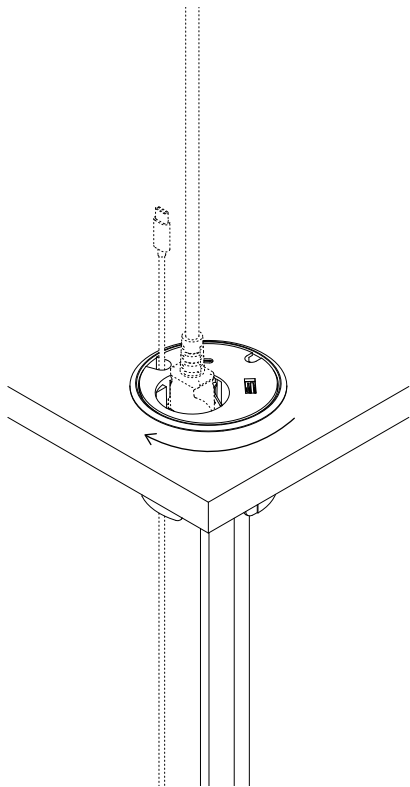

DIAMETER

Ø83mm

HEIGHT

70-76mm

MOUNTING HOLE DIAMETER

Ø79mm

MAXIMUM TABLE THICKNESS

30mm

CABLE GROMMET DIAMETER

1× Ø7mm, 1× Ø9,5mm

CABLE LENGTH

125cm 3×1.5mm²

USB-C CABLE LENGTH

100cm

PLUG TYPE

CEE 7/7

STEP 1

STEP 2

STEP 3

STEP 4

STEP 5

STEP 6

STEP 7

L