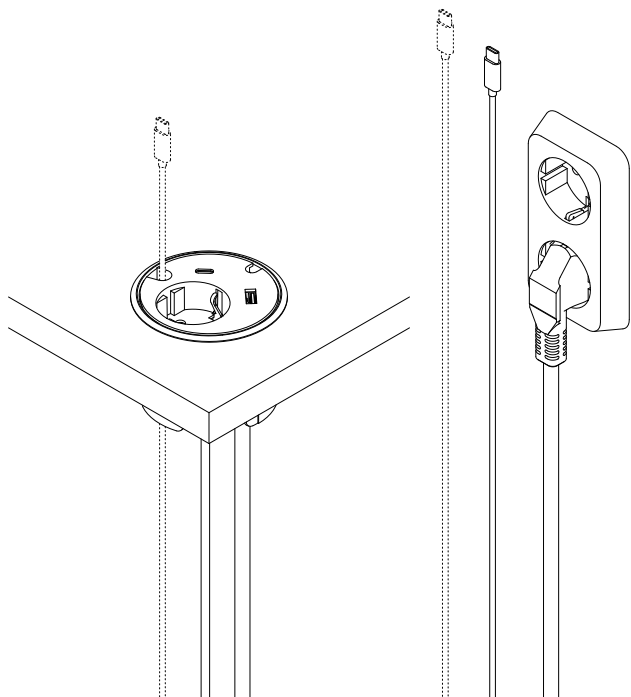

DIAMETER

Ø83mm

HEIGHT

70-76mm

MOUNTING HOLE DIAMETER

Ø79mm

MAXIMUM TABLE THICKNESS

30mm

CABLE GROMMET DIAMETER

1× Ø7mm, 1× Ø9,5mm

CABLE LENGTH

125cm 3×1.5mm²

USB-C CABLE LENGTH

100cm

PLUG TYPE

CEE 7/7

STEP 1

STEP 2

STEP 3

STEP 4

STEP 5

STEP 6

STEP 7

L