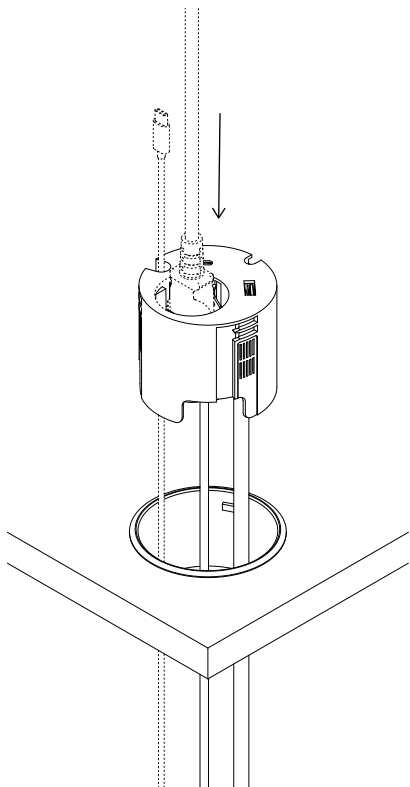

DIAMETER

Ø83mm

HEIGHT

70-76mm

MOUNTING HOLE DIAMETER

Ø79mm

MAXIMUM TABLE THICKNESS

30mm

CABLE GROMMET DIAMETER

1× Ø7mm, 1× Ø9,5mm

CABLE LENGTH

125cm 3×1.5mm²

USB-C CABLE LENGTH

100cm

PLUG TYPE

CEE 7/7

STEP 1

STEP 2

STEP 3

STEP 4

STEP 5

STEP 6

STEP 7

L