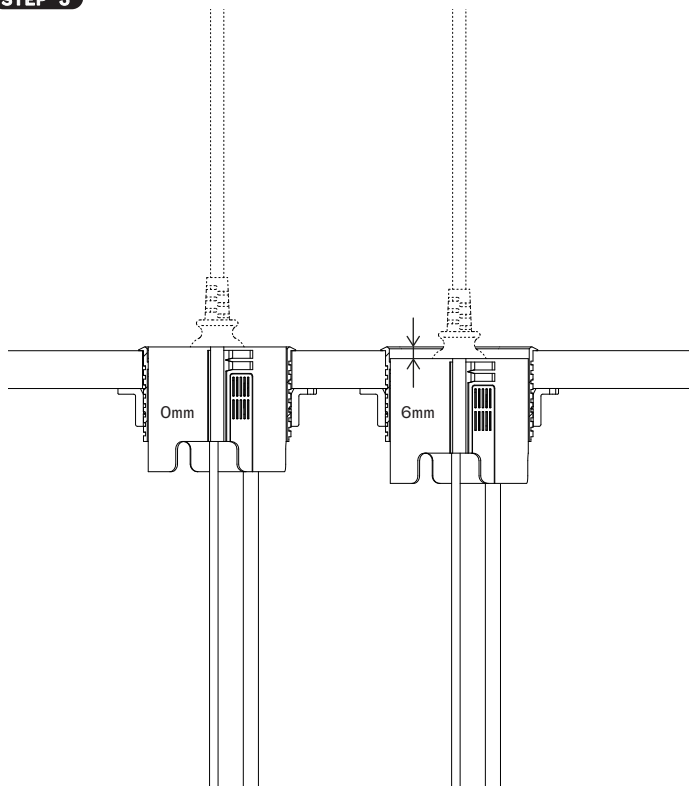

DIAMETER

Ø83mm

HEIGHT

70-76mm

MOUNTING HOLE DIAMETER

Ø79mm

MAXIMUM TABLE THICKNESS

30mm

CABLE GROMMET DIAMETER

1× Ø7mm, 1× Ø9,5mm

CABLE LENGTH

125cm 3×1.5mm²

USB-C CABLE LENGTH

100cm

PLUG TYPE

CEE 7/7

STEP 1

STEP 2

STEP 3

STEP 4

STEP 5

STEP 6

STEP 7

L