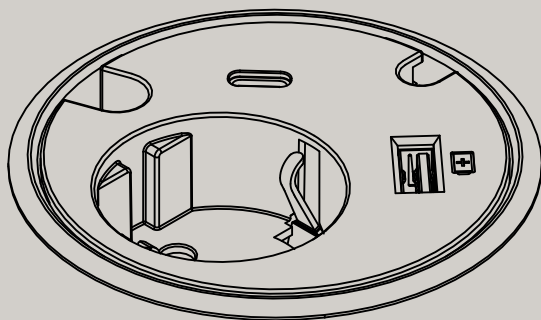

POWERDOT¹⁶

PARTS

(A) ×1 PCE

(B) ×1 PCE

TOOLS

T1 ×1 PCE

Ø 79mm
NOT INCLUDED

GENERAL NOTES

BEFORE INSTALLATION, ALL MEASUREMENTS AND CONDITIONS MUST BE VERIFIED ON SITE. NEITHER FORMING FUNCTION NOR ANY OF ITS DISTRIBUTORS CAN BE HELD LIABLE FOR PRODUCT MALFUNCTION OR OTHER DEFECTS AS A RESULT OF IMPROPER INSTALLATION.

DIAMETER

Ø83mm

HEIGHT

70-76mm

MOUNTING HOLE DIAMETER

Ø79mm

MAXIMUM TABLE THICKNESS

30mm